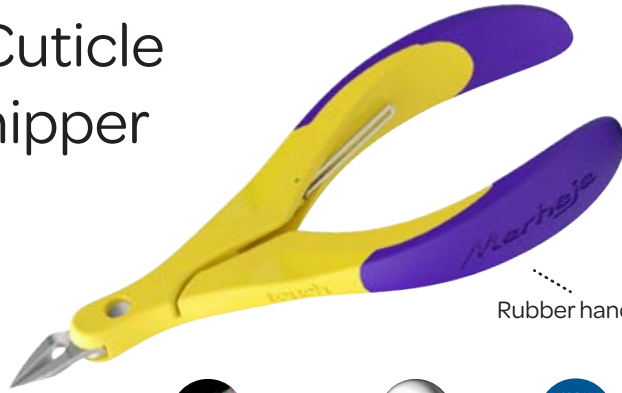

touch super

Design + comfort

The **Merheje Touch** line products have an ergonomic and exclusive design, in addition to a rubber handle, which provides extra comfort.

Cuticle nipper

Rubber handle

Sharpened at factory