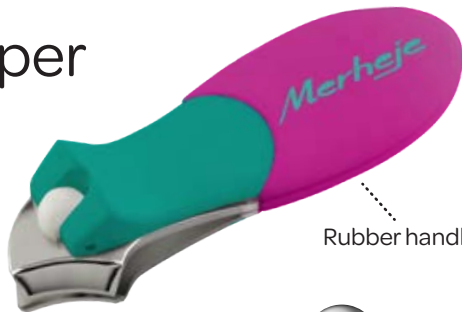

touch super

Design + comfort

The **Merheje Touch** line products have an ergonomic and exclusive design, in addition to a rubber handle, which provides extra comfort.

Cuticle nipper

Rubber handle

Sharpened at factory

Nail clipper

Rubber handle

Steel tip

max. 125°C

max. 257°F

Sterilizable

4

5