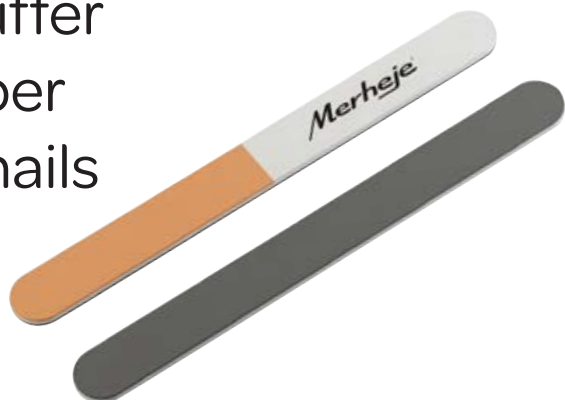

Nail buffer for super shiny nails

3 functions:

Sand

Polish

Shine

25

2 UN. PACKAGING

	TYPE	QTY. / CODE
25	3 SIDES	1 dz. - 50050113