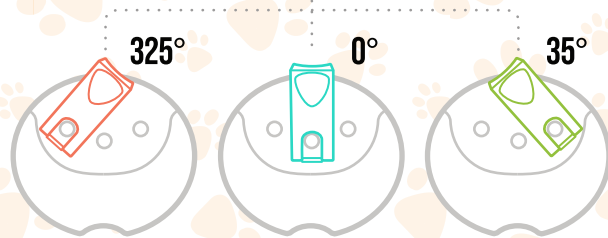

INNOVATIVE
FORMAT

INSPIRED BY
BRAZILIAN FAUNA

HANDLE
WITH GRIP

3 CUTTING POSITIONS:

Stainless steel

max.
125°C

max.
257°F

Sterilizable