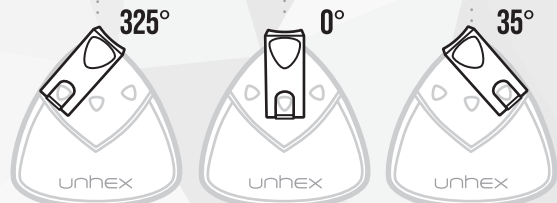

1 BLACK

1 dz. - 01010074

Nail clipper

INNOVATIVE
FORMAT

3 CUTTING POSITIONS:

2

Stainless steel

Sterilizable